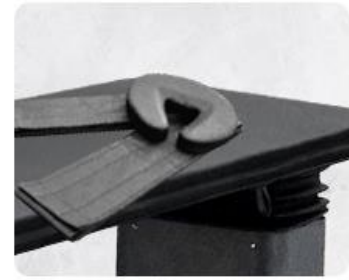

### High Quality Top

Bakelite anti-scratch tabletop provides high quality image.

### Lateral Rotation

Easy lateral rotation and levelling with hand controller.